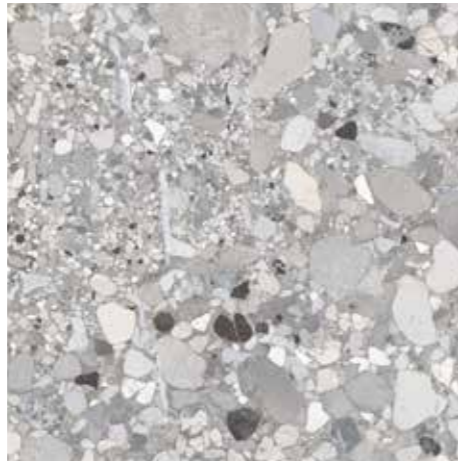

TERAZZO

60x60 / 24"x24" - 60,5x60,5 / 24"x24"
60x120 / 24"x48"

TERMAL SERAMIK

60,5x60,5 cm.
TERAZZO (HIGH GLOSSY) Light Grey