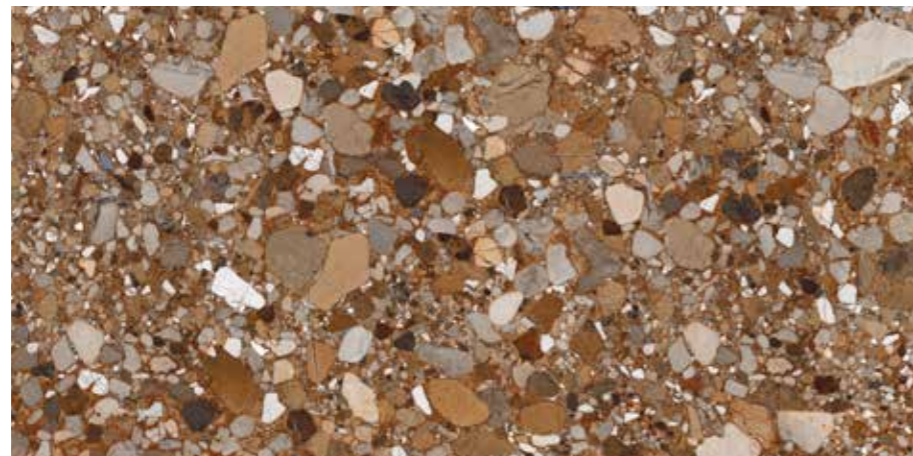

# TERAZZO

60x60 / 24"x24" - 60,5x60,5 / 24"x24"  
60x120 / 24"x48"

TERMAL SERAMIK

60x120 cm.  
TERAZZO ( FULL LAPPATO ) ( RECTIFIED ) Light Grey

60x120 cm.  
TERAZZO ( FULL LAPPATO ) ( RECTIFIED ) Grey

60x120 cm.  
TERAZZO ( FULL LAPPATO ) ( RECTIFIED ) Brown