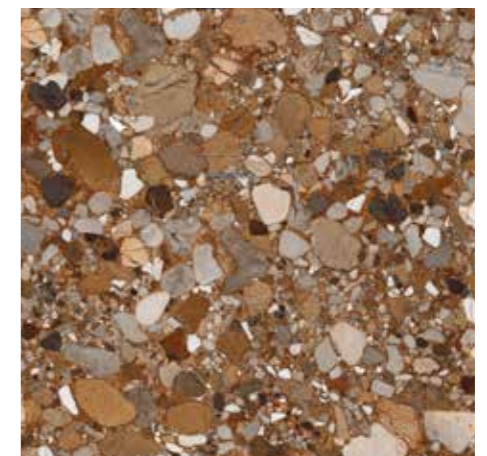

60x60 cm.
TERAZZO (FULL LAPPATO) (RECTIFIED) Brown