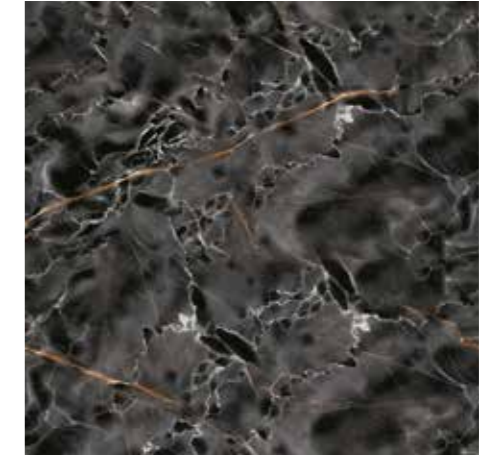

60x60 cm.
AKDENİZ (HIGH GLOSSY) (RECTIFIED) Black