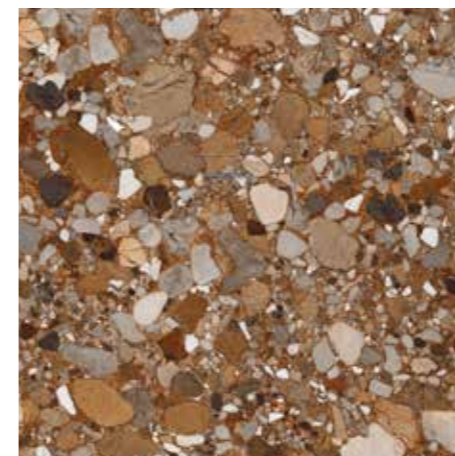

# TERAZZO

60x60 / 24"x24" - 60,5x60,5 / 24"x24"  
60x120 / 24"x48"

60x60 cm.  
TERAZZO ( HIGH GLOSSY ) ( RECTIFIED ) Light Grey

60x60 cm.  
TERAZZO ( HIGH GLOSSY ) ( RECTIFIED ) Grey

60x60 cm.  
TERAZZO ( HIGH GLOSSY ) ( RECTIFIED ) Brown