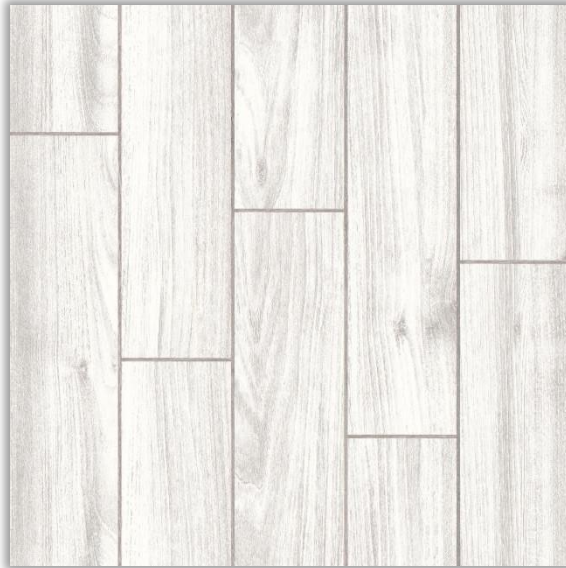

Light Beige

Light Grey

45X45 BAŐAK Matt

Cream

45X45 HAZAN Matt

Maple

White

Oak